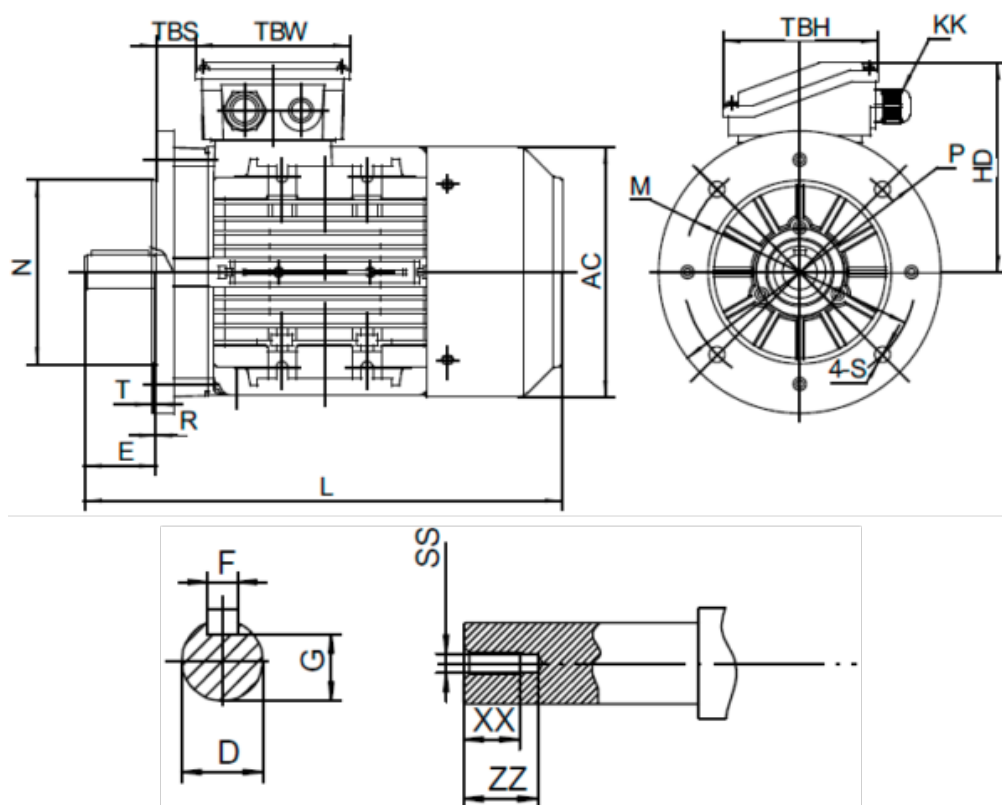

Article number: 25180110062440

Description: Kleedrive T3A 160L-6 11.0kw 900 rpm UL/CSA
3x400/690V 50 HZ IP55 B5 Eff=90,3%

Measures

AA = 314	L = 616/660	TBH = 148
AC = Ø314	M = Ø300	TBS = 64
AD = 391	N = Ø250	TBW = 148
D = Ø42	P = Ø350	XX = 36
E = 110	R = 0	ZZ = 45
F = 12	S = Ø19	
G = 37	SS = M16	
HD = 231	T = 5	